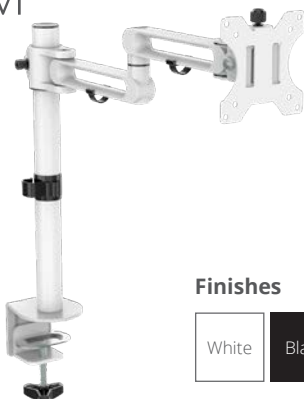

## POLE MOUNTED MONITOR ARM

**Finishes**

- Cable management clips
- Includes pre-assembled clamp and through desk fixing
- Installed in under two minutes without the use of any tools

CODE
MBMA

Available in black and white