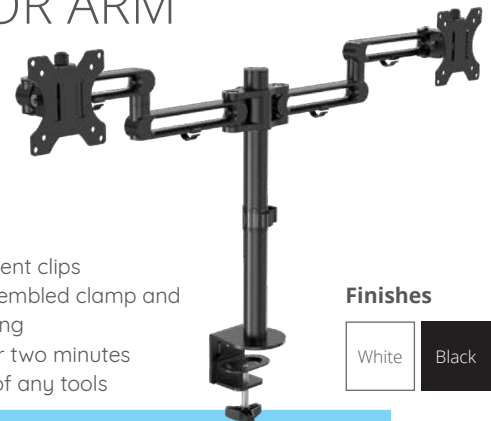

## POLE MOUNTED MONITOR ARM

**Finishes**

- Cable management clips
- Includes pre-assembled clamp and through desk fixing
- Installed in under two minutes without the use of any tools

CODE
MBMA

Available in black and white

## TWIN POLE MOUNTED MONITOR ARM

**Finishes**

- Cable management clips
- Includes pre-assembled clamp and through desk fixing
- Installed in under two minutes without the use of any tools

CODE
MBTA

Available in black and white